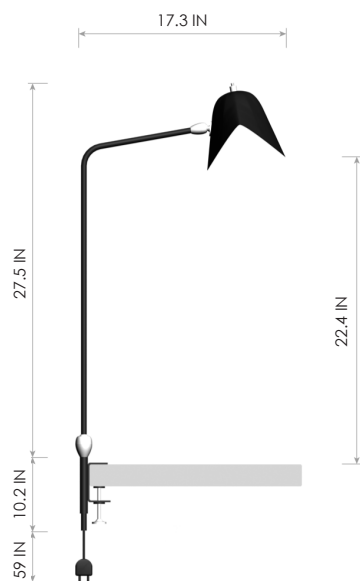

STUDIOTWENTYSEVEN

AGRAFÉE SIMPLE LAMP BY **SERGE MOUILLE** 1957
SERIAL NUMBER AND CERTIFICATE OF AUTHENTICITY

BLACK OR WHITE
BODY IN STEEL, SWIVEL IN BRASS AND REFLECTOR IN ALUMINUM
PRODUCTION TIME 10-12 WEEKS
MADE IN FRANCE

IN H 27.5 W 17.3
CM H 70 W 44

NEW YORK MIAMI BY APPOINTMENT ONLY ENQUIRE@STUDIOTWENTYSEVEN.COM WWW.STUDIOTWENTYSEVEN.COM