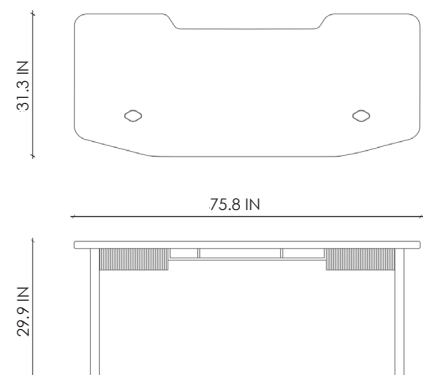

STUDIOTWENTYSEVEN

GEOMETER DESK BY **ADAM COURT**

NATURAL ASH, CARBON ASH,
DARK JAVA ASH OR CHALK ASH
PRODUCTION TIME 16-18 WEEKS
MADE IN PORTUGAL

IN H 29.9 W 75.8 D 31.3
CM H 76 W 192.5 D 79.5