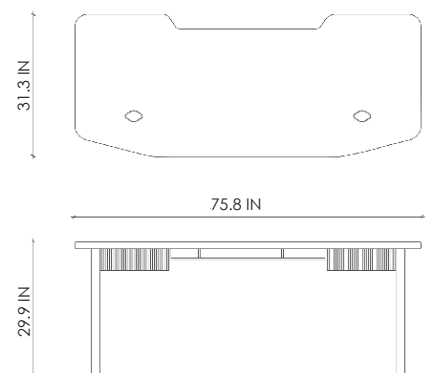

STUDIOTWENTYSEVEN

GEOMETER DESK BY ADAM COURT

NATURAL ASH, CARBON ASH, DARK JAVA ASH OR MOCCA ASH
PRODUCTION TIME 16-18 WEEKS
MADE IN PORTUGAL

IN H 29.9 W 75.8 D 31.3
CM H 76 W 192.5 D 79.5