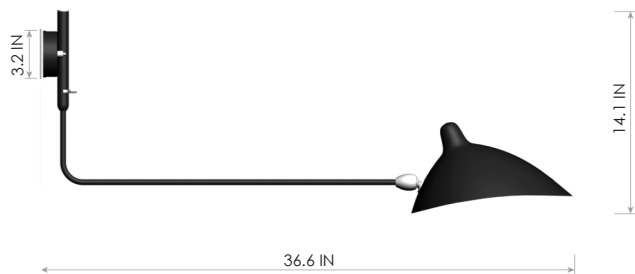

STUDIOTWENTYSEVEN

ONE ROTATING STRAIGHT ARM WALL LAMP BY **SERGE MOUILLE** 1954
SERIAL NUMBER AND CERTIFICATE OF AUTHENTICITY

BLACK OR WHITE
BODY IN STEEL, SWIVEL IN BRASS AND REFLECTOR IN ALUMINUM
UL LISTED
PRODUCTION TIME 6-8 WEEKS
MADE IN FRANCE

IN H 14.1 ARM 36.6
CM H 36 ARM 93