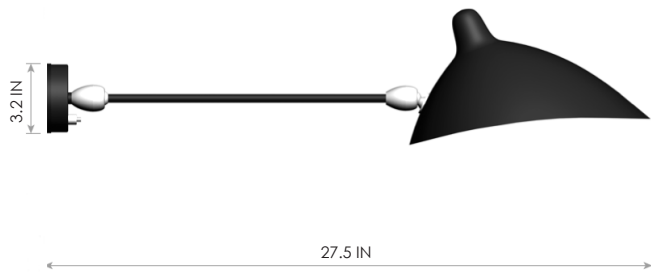

# STUDIOTWENTYSEVEN

ONE STRAIGHT ARM TWO SWIVELS WALL LAMP BY **SERGE MOUILLE** 1958  
SERIAL NUMBER AND CERTIFICATE OF AUTHENTICITY

BLACK OR WHITE  
BODY IN STEEL, SWIVEL IN BRASS AND REFLECTOR IN ALUMINUM  
UL LISTED  
PRODUCTION TIME 6-8 WEEKS  
MADE IN FRANCE

IN ARM 27.5  
CM ARM 70