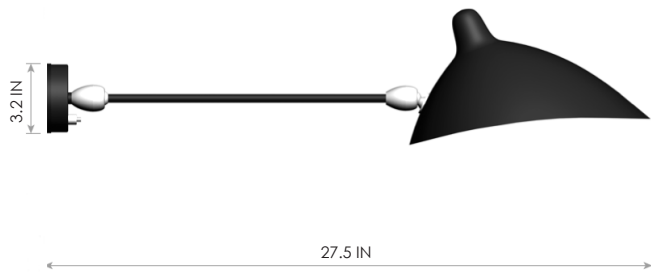

# STUDIOTWENTYSEVEN

ONE STRAIGHT ARM TWO SWIVELS WALL LAMP BY **SERGE MOUILLE** 1958  
SERIAL NUMBER AND CERTIFICATE OF AUTHENTICITY

BLACK OR WHITE  
BODY IN STEEL, SWIVEL IN BRASS AND REFLECTOR IN ALUMINUM  
PRODUCTION TIME 10-12 WEEKS  
MADE IN FRANCE

IN ARM 27.5  
CM ARM 70