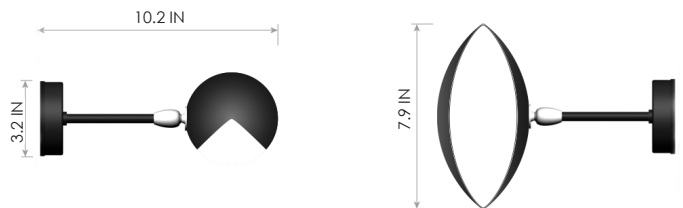

STUDIOTWENTYSEVEN

EYE WALL LAMP BY **SERGE MOUILLE** 1956
SERIAL NUMBER AND CERTIFICATE OF AUTHENTICITY

BLACK OR WHITE
BODY IN STEEL, SWIVEL IN BRASS AND REFLECTOR IN ALUMINUM
UL LISTED
PRODUCTION TIME 6-8 WEEKS
MADE IN FRANCE

IN H 7.9 D 10.2
CM H 20 D 26