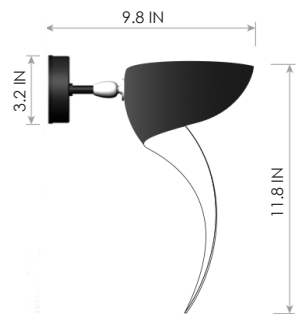

STUDIOTWENTYSEVEN

FLAME WALL LAMP BY **SERGE MOUILLE** 1962
SERIAL NUMBER AND CERTIFICATE OF AUTHENTICITY

BLACK OR WHITE
BODY IN STEEL, SWIVEL IN BRASS AND REFLECTOR IN ALUMINUM
UL LISTED
PRODUCTION TIME 6-8 WEEKS
MADE IN FRANCE

IN H 11.8 D 9.8
CM H 30 D 25