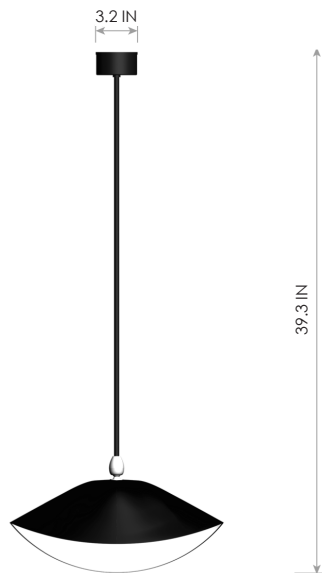

STUDIOTWENTYSEVEN

BIBLIOTHÈQUE CEILING LAMP BY **SERGE MOUILLE** 1953
SERIAL NUMBER AND CERTIFICATE OF AUTHENTICITY

BLACK OR WHITE
BODY IN STEEL, SWIVEL IN BRASS AND REFLECTOR IN ALUMINUM
UL LISTED
PRODUCTION TIME 6-8 WEEKS
MADE IN FRANCE

IN H 39.3 W 3.2
CM H 100 W 8.2