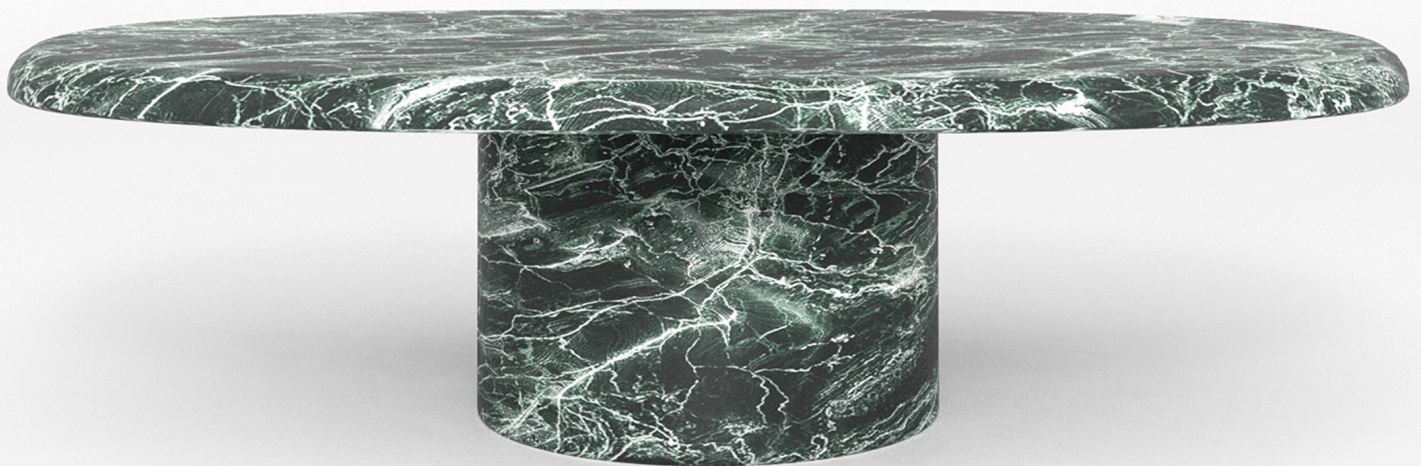

STUDIOTWENTYSEVEN

CITÉ COFFEE TABLE BY **MÓRFOSI** EXCLUSIVELY FOR STUDIOTWENTYSEVEN
CITÉ COLLECTION

GOLD CALACATTA MARBLE, WHITE CARRARA MARBLE,
GREEN ALPI MARBLE OR TRAVERTINE
PRODUCTION TIME 12-14 WEEKS
MADE IN ITALY

OVAL

IN H 12.6 W 47.2 D 23.6
CM H 32 W 120 D 60

ROUND

IN H 12.6 Ø 39.4
CM H 32 Ø 100

NEW YORK MIAMI LONDON

BY APPOINTMENT ONLY

ENQUIRE@STUDIOTWENTYSEVEN.COM

WWW.STUDIOTWENTYSEVEN.COM