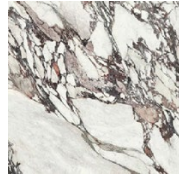

# STUDIOTWENTYSEVEN

ECLIPSE COFFEE AND SIDE TABLE BY **GIORGIO BONAGURO**  
ECLIPSE COLLECTION

TRAVERTINE, CALACATTA ORO, ARABESCATO OR ARABESCATO VIOLA MARBLE  
PRODUCTION TIME 12-14 WEEKS  
HANDCRAFTED IN ITALY

# STUDIOTWENTYSEVEN

**TRAVERTINE**  
STONE

**ARABESCATO**  
MARBLE

**CALACATTA ORO**  
MARBLE

**ARABESCATO VIOLA**  
MARBLE