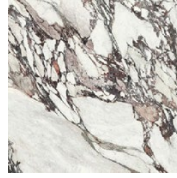

STUDIOTWENTYSEVEN

ECLIPSE CONSOLE BY **GIORGIO BONAGURO**
ECLIPSE COLLECTION

TRAVERTINE, GOLD CALACATTA, VIOLA CALACATTA OR ARABESCATO MARBLE
PRODUCTION TIME 12-14 WEEKS
HANDCRAFTED IN ITALY

IN H 31.4 W 62.9 D 15.7
CM H 80 W 160 D 40

NEW YORK MIAMI LONDON BY APPOINTMENT ONLY ENQUIRE@STUDIOTWENTYSEVEN.COM WWW.STUDIOTWENTYSEVEN.COM

STUDIOTWENTYSEVEN

TRAVERTINE
STONE

ARABESCATO
MARBLE

GOLD CALACATTA
MARBLE

CALACATTA VIOLA
MARBLE