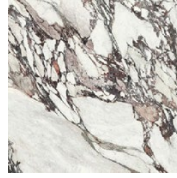

# STUDIOTWENTYSEVEN

ECLIPSE TABLE 2 LEGS BY **GIORGIO BONAGURO**  
ECLIPSE COLLECTION

TRAVERTINE, CALACATTA ORO, ARABESCATO OR ARABESCATO VIOLA MARBLE  
PRODUCTION TIME 12-14 WEEKS  
HANDCRAFTED IN ITALY

# STUDIOTWENTYSEVEN

**TRAVERTINE  
STONE**

**ARABESCATO  
MARBLE**

**CALACATTA ORO  
MARBLE**

**ARABESCATO VIOLA  
MARBLE**