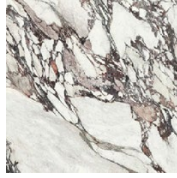

STUDIOTWENTYSEVEN

ECLIPSE TABLE 4 LEGS BY **GIORGIO BONAGURO**
ECLIPSE COLLECTION

TRAVERTINE, GOLD CALACATTA, VIOLA CALACATTA OR ARABESCATO MARBLE
PRODUCTION TIME 12-14 WEEKS
HANDCRAFTED IN ITALY

IN H 29.1 W 94.4 D 47.2
CM H 74 W 240 D 120

STUDIOTWENTYSEVEN

TRAVERTINE
STONE

ARABESCATO
MARBLE

GOLD CALACATTA
MARBLE

CALACATTA VIOLA
MARBLE