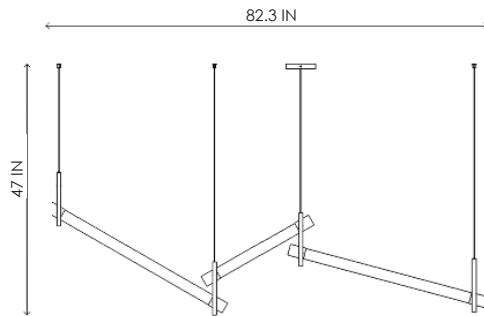

## BAMBOU HORIZONTAL CHANDELIER BY **GABRIEL ABRAHAM**

SHADE IN OPAL SANDBLASTED GLASS  
CANOPY AND FRAME IN BLACKENED BRASS, SATIN BRASS,  
POLISHED BRASS, POLISHED CHROME OR POLISHED BLACK CHROME  
MAHOAGANY DETAILS  
6 X LED STRIPS  
9W 2700K  
350 LM  
UL LISTED / CE RATED  
120 V/240  
PRODUCTION TIME 12-14 WEEKS  
MADE IN AMERICA

IN H 47 W 82.3 D 5.5  
CM H 119 W 209 D 14