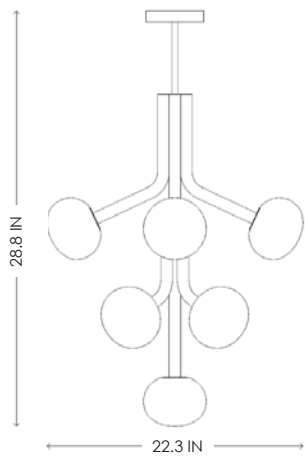

STUDIOTWENTYSEVEN

ETOILE CHANDELIER 9 BY **GABRIEL ABRAHAM**

OPAL SANDBLASTED GLASS SHADE
ALUMINUM FRAME WITH POLISHED BRASS, SATIN BRASS
OR POLISHED NICKEL FINISH
9 X G8 SOCKET
G8 LED BULBS INCLUDED
4W
2700K
350 L
120 V/240
UL LISTED / CE RATED
PRODUCTION TIME 12-14 WEEKS
MADE IN AMERICA

IN H 35.8 W 22 D 22
CM H 91 W 56 D 56