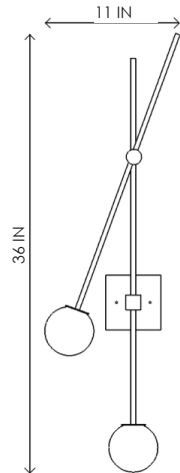

STUDIOTWENTYSEVEN

TEMPO SCONCE BY **GABRIEL ABRAHAM**

SHADE IN OPAL SANDBLASTED GLASS
BLACKENED BRASS OR SATIN BRASS
2 X G8 SOCKET
G8 LED BULB (PROVIDED)
4W 2700K
350 LM
UL LISTED / CE RATED
120 V/240
PRODUCTION TIME 12-14 WEEKS
MADE IN AMERICA

IN H 36 W 11 D 8
CM H 91.4 W 28 D 20.3