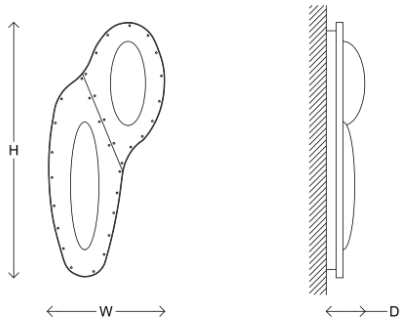

# STUDIOTWENTYSEVEN

BUBBLES WALL SCONCE BY **NADER GAMMAS** EXCLUSIVELY FOR STUDIOTWENTYSEVEN  
BUBBLES COLLECTION

BRASS PATINA, SLUMPED GLASS  
IVORY AND WHITE OPAL  
LED MODULES 7W MAX  
DIMMABLE  
120/240V  
PRODUCTION TIME 8-10 WEEKS  
MADE IN UNITED ARAB EMIRATES

IN H 30 W 14 D 6  
CM H 76 W 35 D 15