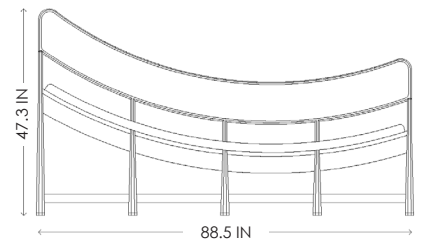

STUDIOTWENTYSEVEN

DAYBED SOFA BY **NADER GAMMAS**

UPHOLSTERED IN LEATHER PATINA
BLACK STAINED BEECH FRAME
PRODUCTION TIME 10-12 WEEKS
MADE IN UNITED ARAB EMIRATES

IN H 47.3 W 88.5 D 24.8
CM H 120 W 225 D 63