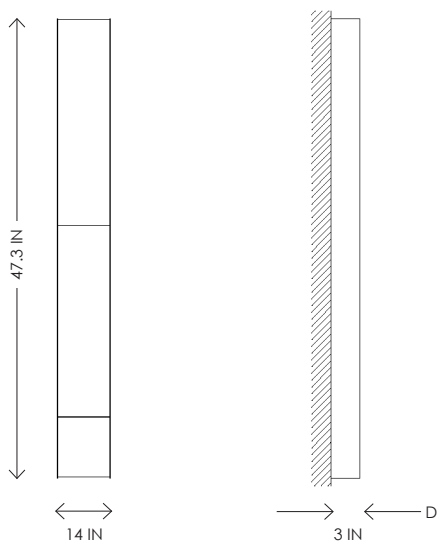

## SHINGLES WIDE SCONCE BY **NADER GAMMAS**

BRASS PATINA  
LED MODULES 10W MAX  
DIMMABLE  
120/240V  
PRODUCTION TIME 6-8 WEEKS  
MADE IN UNITED ARAB EMIRATES

IN H 47.3 W 5.5 D 3  
CM H 120 W 14 D 7.5