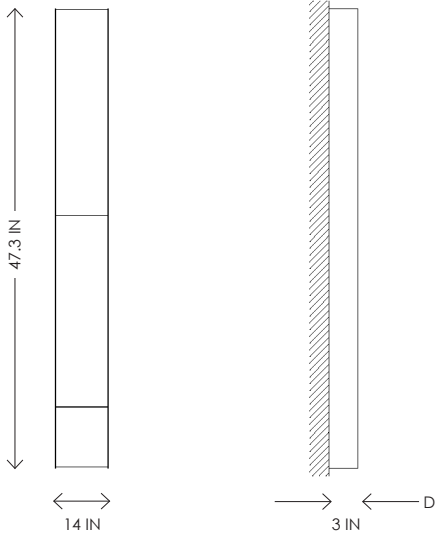

STUDIOTWENTYSEVEN

SHINGLES WIDE SCONCE BY **NADER GAMMAS**

BRASS PATINA
5W T6 LED BULB
DIMMABLE
120/240V
PRODUCTION TIME 6-8 WEEKS
MADE IN UNITED ARAB EMIRATES

IN H 47.3 W 5.5 D 3
CM H 120 W 14 D 7.5