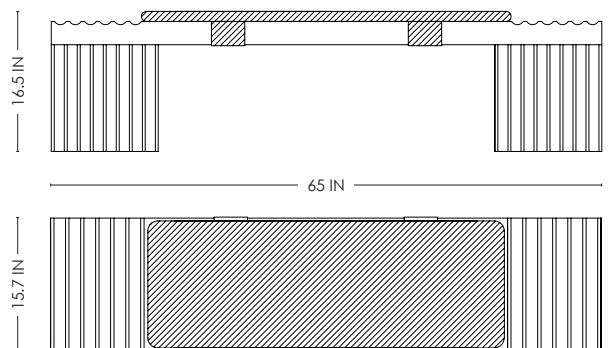

STUDIOTWENTYSEVEN

FREQUENCY BENCH BY ADAM COURT

CUSHION UPHOLSTERED IN LEATHER
NATURAL ASH, CARBON ASH, DARK JAVA ASH, MOCCA ASH OR NATURAL WALNUT
PRODUCTION TIME 14-16 WEEKS
MADE IN PORTUGAL

IN H 16.5 W 65 D 15.7
CM H 42 W 165 D 40