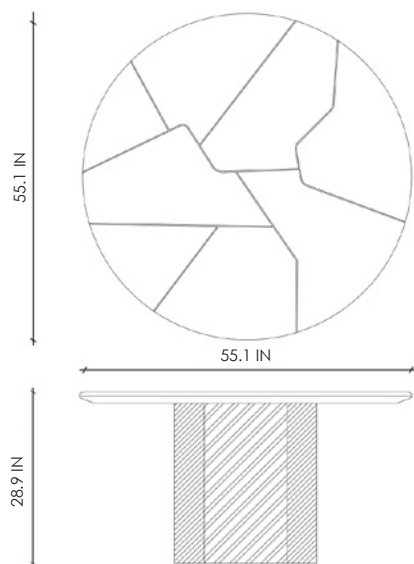

STUDIOTWENTYSEVEN

PROXIMA TABLE BY ADAM COURT

NERO MARQUINA MARBLE TOP
NATURAL ASH, CARBON ASH, DARK JAVA ASH OR MOCCA ASH BASE
PRODUCTION TIME 14-16 WEEKS
MADE IN PORTUGAL

IN H 28.7 Ø 55.1
CM H 73 Ø 140