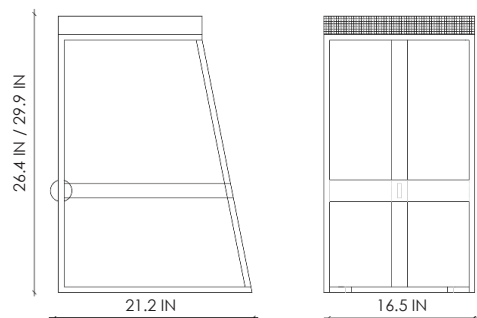

STUDIOTWENTYSEVEN

FRANKI BAR STOOL BY **ADAM COURT**

POWDER COATED MILD STEEL FRAME
LEATHER SEAT
PRODUCTION TIME 8-10 WEEKS
MADE IN SOUTH AFRICA

BAR STOOL

IN H 29.9 W 16.5 D 21.2
CM H 76 W 42 D 54

COUNTER STOOL

IN H 26.4 W 16.5 D 21.2
CM H 67 W 42 D 54