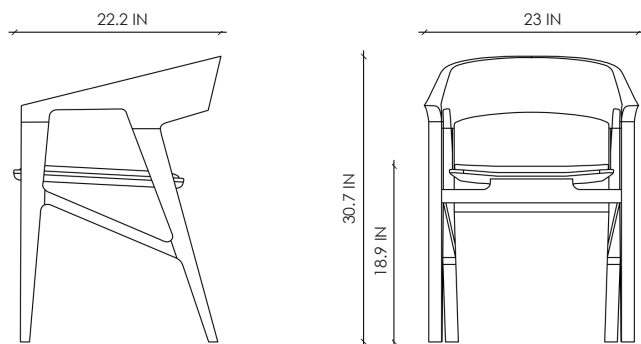

## RAKE CHAIR BY **ADAM COURT**

FRAME IN ASH OR OAK  
FABRIC NOT INCLUDED  
PRODUCTION TIME 16-18 WEEKS  
MADE IN PORTUGAL

IN H 30.7 W 23 D 22.2 SH 18.9  
CM H 78 W 58.5 D 56.5 SH 48