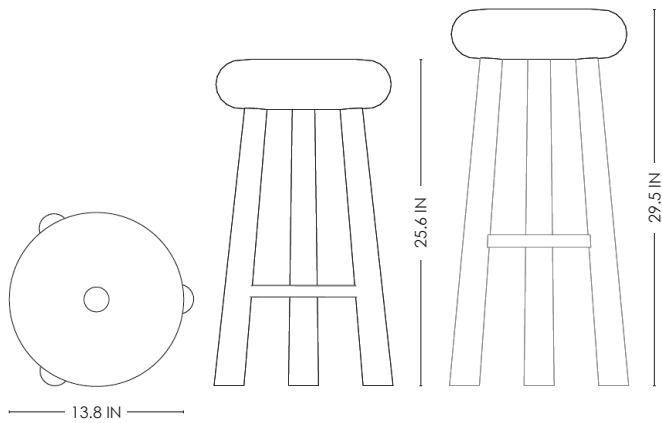

STUDIOTWENTYSEVEN

BABA COUNTER & BAR STOOL BY **EMMANUELLE SIMON**

SOLID BRUSHED OAK
PRODUCTION TIME 10-12 WEEKS
MADE IN FRANCE

BABA COUNTER STOOL

IN H 25.6 Ø 13.8
CM H 65 Ø 35

BABA BAR STOOL

IN H 29.5 Ø 13.8
CM H 75 Ø 35