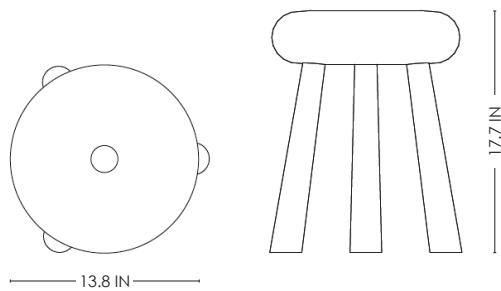

STUDIOTWENTYSEVEN

BABA STOOL BY **EMMANUELLE SIMON**

SOLID BRUSHED OAK
PRODUCTION TIME 10-12 WEEKS
MADE IN FRANCE

IN H 17.7 Ø 13.8
CM H 45 Ø 35