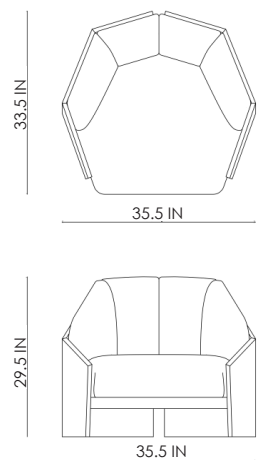

STUDIOTWENTYSEVEN

CHÂTEAU CHAIR BY **GABRIEL ABRAHAM**

NATURAL WAXED OAK, FUMED OAK, OXIDIZED OAK,
MAHOAGANY OR WALNUT
COM 5 YDS
PRODUCTION TIME 12-14 WEEKS
MADE IN AMERICA

IN H 29.5 W 35.5 D 33.5
CM H 74.9 W 90.2 D 85