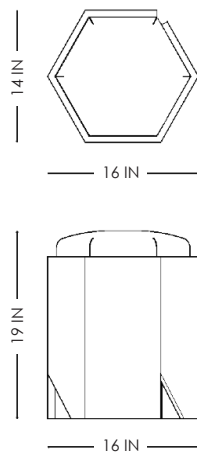

## CHÂTEAU STOOL BY **GABRIEL ABRAHAM**

FRAME IN NATURAL WAXED OAK, FUMED OAK,  
OXIDIZED OAK, MAHOGANY OR WALNUT  
FABRIC NOT INCLUDED  
PRODUCTION TIME 12-14 WEEKS  
MADE IN AMERICA

IN H 19 W 16 D 14  
CM H 48.3 W 40.6 D 35.6