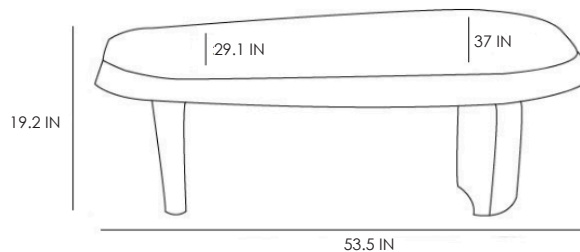

STUDIOTWENTYSEVEN

DUO COFFEE TABLE BY PIERRE AUGUSTIN ROSE

NATURAL OAK OR BLACK OAK TOP
NATURAL OAK LEGS
SET OF TWO
PRODUCTION TIME 10-12 WEEKS
MADE IN FRANCE

DUO COFFEE TABLE SMALL

IN H 14.9 W 51.9 D 25.9
CM H 38 W 132 D 66

DUO COFFEE TABLE BIG

IN H 19.2 W 53.5 D 37
CM H 49 W 136 D 94