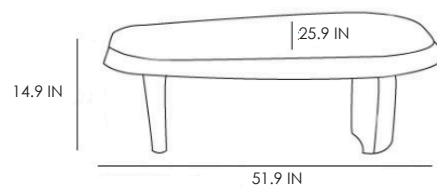

STUDIOTWENTYSEVEN

DUO COFFEE TABLE BY PIERRE AUGUSTIN ROSE

NATURAL OAK OR BLACK OAK TOP
NATURAL OAK LEGS
SET OF TWO
PRODUCTION TIME 10-12 WEEKS
MADE IN FRANCE

DUO COFFEE TABLE SMALL

IN H 14.9 W 51.9 D 25.9
CM H 38 W 132 D 66

DUO COFFEE TABLE BIG

IN H 19.2 W 53.5 D 37
CM H 49 W 136 D 94