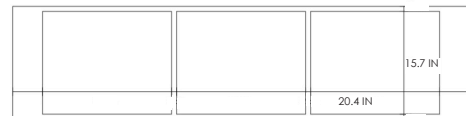

STUDIOTWENTYSEVEN

72.4 IN

17.3 IN

PLEIADE SHELF BY PIERRE AUGUSTIN ROSE

MEDIUM DENSITY FIBERBOARD
LACQUERED TOP IN BROWN, OFF-WHITE,
DARK BEIGE/HONEY, GREY OR BLACK
PRODUCTION TIME 8-10 WEEKS
MADE IN FRANCE

PLEIADE SINGLE

IN H 17.3 W 72.4 D 18.9
CM H 44 W 184 D 48

PLEIADE DOUBLE

IN H 17.3 W 140.2 D 18.9
CM H 44 W 356 D 48

140.2

17.3 IN