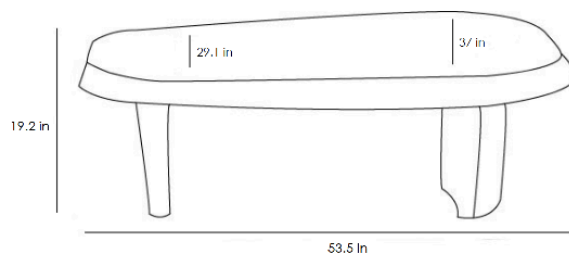

STUDIOTWENTYSEVEN

TRIO MULTILAQUE COFFEE TABLE BY **PIERRE AUGUSTIN ROSE**

SOLID NATURAL OAK LEGS WITH BLACK OR OFF-WHITE LACQUERED TOP
SET OF TWO LARGE AND ONE SMALL TABLE
PRODUCTION TIME 8-10 WEEKS
MADE IN FRANCE

IN H 19.2 W 53.5 D 29.1 / 37
CM H 49 W 136 D 74 / 94

IN H 14.9 W 51.9 D 25.9
CM H 38 W 132 D 66