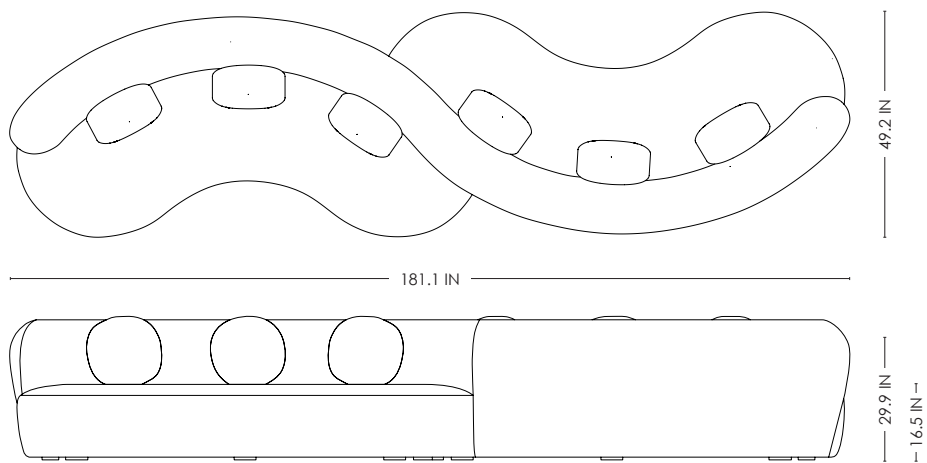

IN H 29.9 W 181.1 D 49.2 SH 16.5
CM H 76 W 460 D 125 SH 42

STUDIOTWENTYSEVEN

NATURAL LACQUER
OAK

BLACK LACQUER
OAK

WALNUT LACQUER
OAK

MAHOGANY LACQUER
OAK