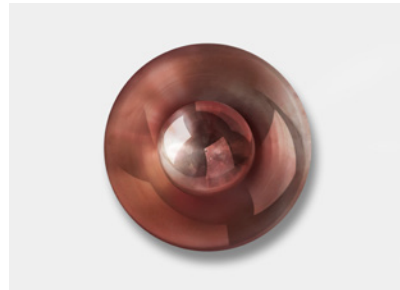

STUDIOTWENTYSEVEN

METROPOLIS SCENCE BY **JAN GARNCAREK**
SIGNED, SERIAL NUMBER AND CERTIFICATE OF AUTHENTICITY

MATTE OR SHINE SPUN BRASS PLATE AND SPHERE WITH BRASS, DIM, NOIR, ECLIPSE OR BLANC FINISH
SPUN BRASS PLATE AND SPHERE WITH COPPER SHINE FINISH
SPUN BRASS PLATE AND SPHERE WITH AGED FINISH
PRODUCTION TIME 8-10 WEEKS
MADE IN POLAND

DIM SHINE
BRASS

NOIR MATTE
BRASS

NOIR SHINE
BRASS

STUDIOTWENTYSEVEN

ECLIPSE MATTE
BRASS

ECLIPSE SHINE
BRASS

BLANC MATTE
BRASS

BLANC SHINE
BRASS