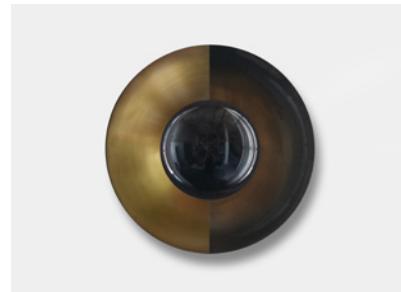

STUDIOTWENTYSEVEN

METROPOLIS SCENCE BY **JAN GARNCAREK**
SIGNED, SERIAL NUMBER AND CERTIFICATE OF AUTHENTICITY

MATTE OR SHINE SPUN BRASS PLATE AND SPHERE WITH BRASS, DIM, NOIR, ECLIPSE OR BLANC FINISH
SPUN BRASS PLATE AND SPHERE WITH COPPER SHINE FINISH
SPUN BRASS PLATE AND SPHERE WITH AGED FINISH
PRODUCTION TIME 8-10 WEEKS
MADE IN POLAND

METROPOLIS SCENCE 36

IN H 14.1 W 14.1 D 7
CM H 36 W 36 D 18

METROPOLIS SCENCE 52

IN H 20.4 W 20.4 D 10.6
CM H 52 W 52 D 27

STUDIOTWENTYSEVEN

MATTE
BRASS

SHINE
BRASS

DIM MATTE
BRASS

DIM SHINE
BRASS

NOIR MATTE
BRASS

NOIR SHINE
BRASS

STUDIOTWENTYSEVEN

ECLIPSE MATTE
BRASS

ECLIPSE SHINE
BRASS

BLANC MATTE
BRASS

BLANC SHINE
BRASS