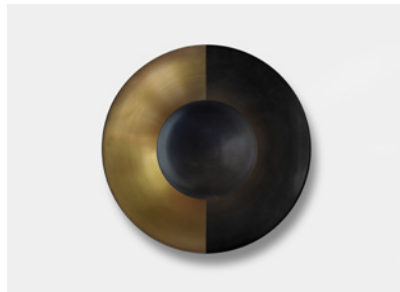

STUDIOTWENTYSEVEN

METROPOLIS SCENCE BY **JAN GARNCAREK**
SIGNED, SERIAL NUMBER AND CERTIFICATE OF AUTHENTICITY

MATTE OR SHINE SPUN BRASS PLATE AND SPHERE WITH BRASS, DIM, NOIR, ECLIPSE OR BLANC FINISH
SPUN BRASS PLATE AND SPHERE WITH COPPER SHINE FINISH
SPUN BRASS PLATE AND SPHERE WITH AGED FINISH
PRODUCTION TIME 8-10 WEEKS
MADE IN POLAND

METROPOLIS SCENCE 36

IN H 14.1 W 14.1 D 7
CM H 36 W 36 D 18

METROPOLIS SCENCE 52

IN H 20.4 W 20.4 D 10.6
CM H 52 W 52 D 27

STUDIOTWENTYSEVEN

MATTE
BRASS

SHINE
BRASS

DIM MATTE
BRASS

DIM SHINE
BRASS

NOIR MATTE
BRASS

NOIR SHINE
BRASS

STUDIOTWENTYSEVEN

ECLIPSE MATTE
BRASS

ECLIPSE SHINE
BRASS

BLANC MATTE
BRASS

BLANC SHINE
BRASS