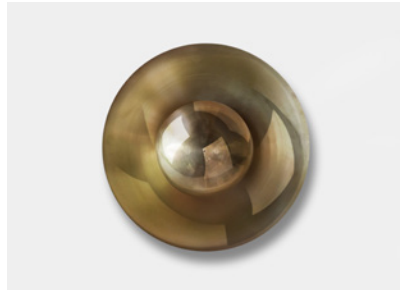

STUDIOTWENTYSEVEN

METROPOLIS SCENCE BY **JAN GARNCAREK**
SIGNED, SERIAL NUMBER AND CERTIFICATE OF AUTHENTICITY

MATTE OR SHINE SPUN BRASS PLATE AND SPHERE WITH BRASS, DIM, NOIR, ECLIPSE OR BLANC FINISH
SPUN BRASS PLATE AND SPHERE WITH COPPER SHINE FINISH
SPUN BRASS PLATE AND SPHERE WITH AGED FINISH
PRODUCTION TIME 8-10 WEEKS
MADE IN POLAND

METROPOLIS SCENCE 36

IN H 14.1 W 14.1 D 7
CM H 36 W 36 D 18

METROPOLIS SCENCE 52

IN H 20.4 W 20.4 D 10.6
CM H 52 W 52 D 27

STUDIOTWENTYSEVEN

MATTE
BRASS

SHINE
BRASS

DIM MATTE
BRASS

DIM SHINE
BRASS

NOIR MATTE
BRASS

NOIR SHINE
BRASS

STUDIOTWENTYSEVEN

ECLIPSE MATTE
BRASS

ECLIPSE SHINE
BRASS

BLANC MATTE
BRASS

BLANC SHINE
BRASS