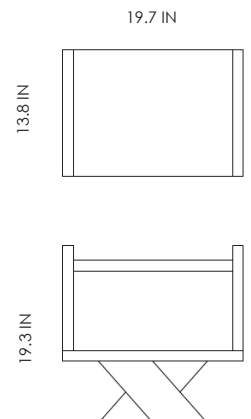

## NOX BEDSIDE TABLE BY **STÉPHANE PARMENTIER**

SMOKED SPRUCE OR SMOKED SPRUCE WITH PARCHMENT  
PRODUCTION TIME 12-14 WEEKS  
MADE IN FRANCE

IN H 19.3 W 19.7 D 13.8  
CM H 49 W 50 D 35