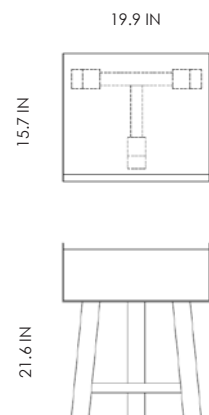

# STUDIOTWENTYSEVEN

NYX BEDSIDE TABLE BY **STÉPHANE PARMENTIER**

SMOKED EUCALYPTUS  
ONE DRAWER  
PRODUCTION TIME 10-12 WEEKS  
MADE IN FRANCE

IN H 21.6 W 19.9 D 15.7  
CM H 55 W 50.6 D 40