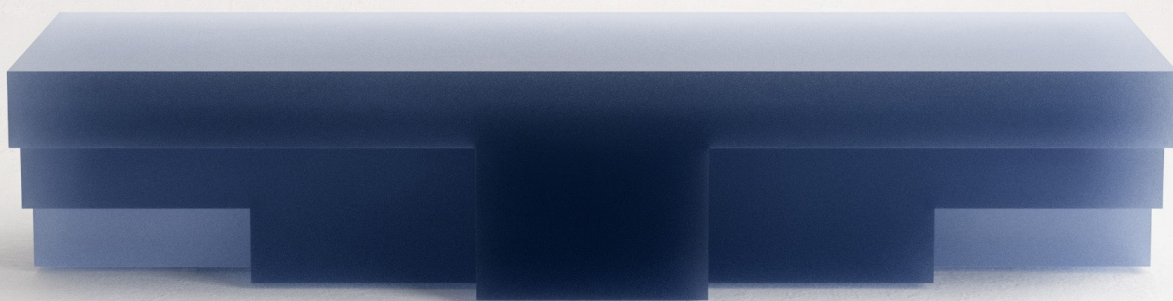

STUDIOTWENTYSEVEN

GRT COFFEE TABLE BY **NIKO KORONIS** EXCLUSIVELY FOR STUDIOTWENTYSEVEN
LIMITED EDITION 8+4 AP
SIGNED, SERIAL NUMBER AND CERTIFICATE OF AUTHENTICITY
G COLLECTION

RESIN
PRODUCTION TIME 10-12 WEEKS
MADE IN NETHERLANDS BY ATELIERS S.T.R.S

IN H 13 W 65 D 21.7
CM H 33 W 165 D 55

STUDIOTWENTYSEVEN

GNK 1
RESIN

GNK 2
RESIN

GNK 3
RESIN

GNK 4
RESIN

GNK 5
RESIN

GNK 6
RESIN