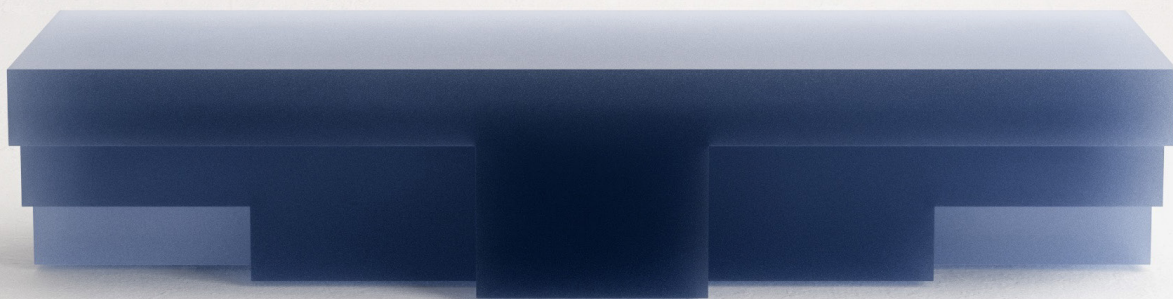

# STUDIOTWENTYSEVEN

GRT COFFEE TABLE BY **NIKO KORONIS**  
LIMITED EDITION 8+4 AP  
SIGNED, SERIAL NUMBER AND CERTIFICATE OF AUTHENTICITY  
G COLLECTION  
YEAR 2020

RESIN  
PRODUCTION TIME 10-12 WEEKS  
MADE IN NETHERLANDS BY ATELIERS S.T.R.S

IN H 13 W 65 D 21.7  
CM H 33 W 165 D 55