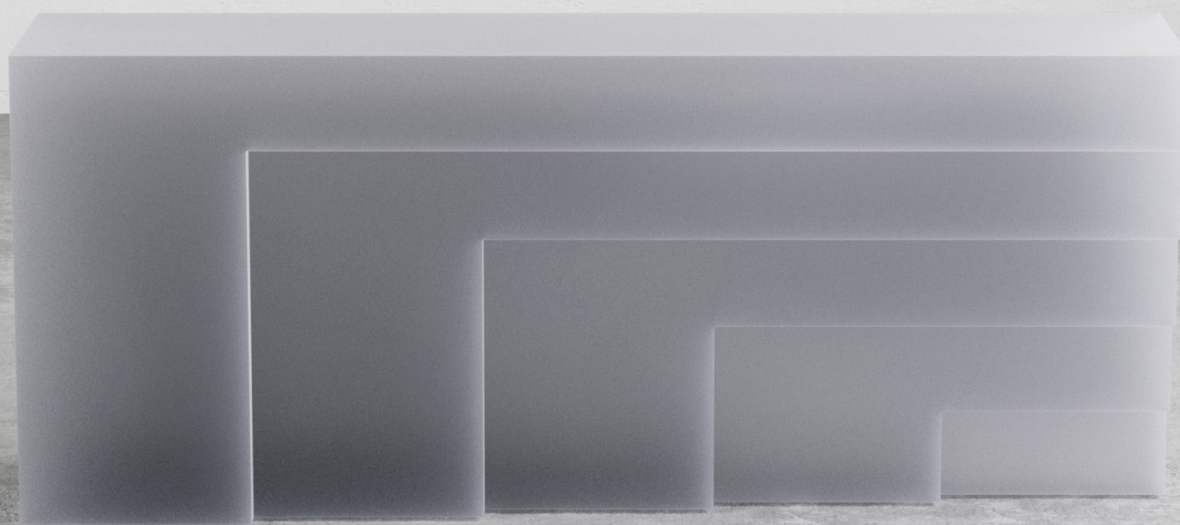

# STUDIOTWENTYSEVEN

GSV CONSOLE BY **NIKO KORONIS**  
LIMITED EDITION 8+4 AP  
SIGNED, SERIAL NUMBER AND CERTIFICATE OF AUTHENTICITY  
G COLLECTION  
YEAR 2021

RESIN  
PRODUCTION TIME 10-12 WEEKS  
MADE IN NETHERLANDS BY ATELIERS S.T.R.S

IN H 27.5 W 67 D 14.2  
CM H 70 W 170 D 36