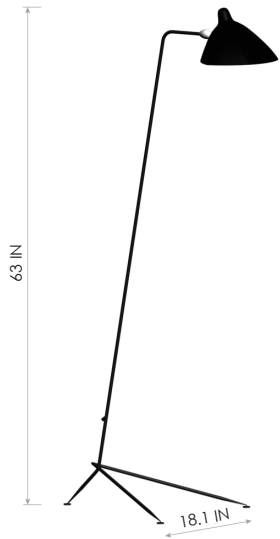

# STUDIOTWENTYSEVEN

ONE ARM STANDING LAMP BY **SERGE MOUILLE** 1953  
SERIAL NUMBER AND CERTIFICATE OF AUTHENTICITY

BLACK OR WHITE  
BODY IN STEEL, SWIVEL IN BRASS AND REFLECTOR IN ALUMINUM  
MADE IN FRANCE  
PRODUCTION TIME 10-12 WEEKS

IN H 63 W 18.1  
CM H 160 W 46