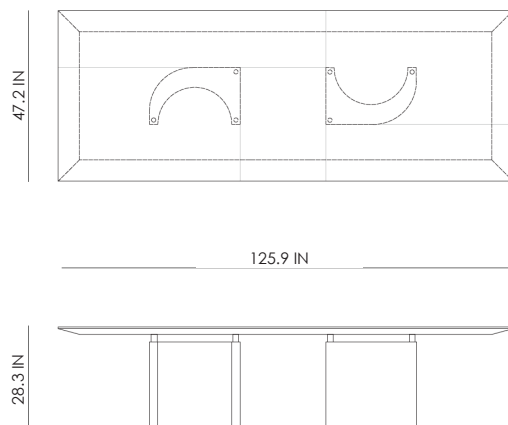

STUDIOTWENTYSEVEN

LS12 TABLE BY **LUCA STEFANO** EXCLUSIVELY FOR STUDIOTWENTYSEVEN

VERDE ALPI MARBLE OR BIANCO LASA MARBLE
BRASS DETAILS
PRODUCTION TIME 10-12 WEEKS
MADE IN ITALY

IN H 28.3 W 125.9 D 47.2
CM H 72 W 320 D 120