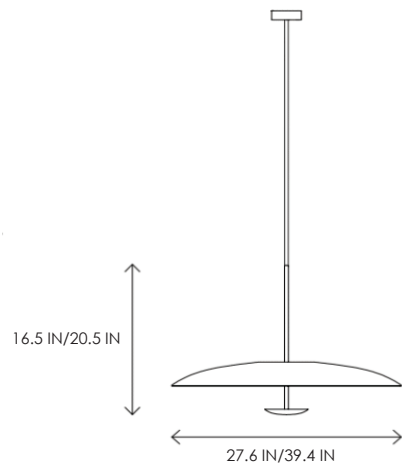

STUDIOTWENTYSEVEN

COSMIC ORE PENDANT LAMP BY **EVA MENZ**
ATELIER 001 COLLECTION

BRONZE PATINA GRADIENT
SATIN FINISHED BRASS FRAME
HAND-SPUN BRASS PLATE
LED DRIVER DIMMABLE
OUTPUT 700mA 2X17W 1500LM
INPUT 110-240V
WATT 10/15
LUMEN 200-300
PRODUCTION TIME 8-10 WEEKS
MADE IN UNITED KINGDOM

IN H 16.5 Ø 27.6
CM H 42 Ø 70

IN H 20.5 Ø 39.4
CM H 52 Ø 100