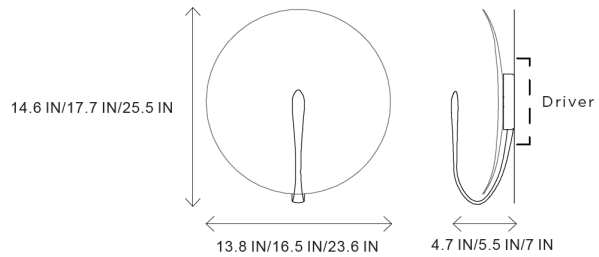

# STUDIOTWENTYSEVEN

COSMIC ORE SCONCE BY **EVA MENZ**  
ATELIER 001 COLLECTION

BRONZE PATINA GRADIENT  
SATIN FINISHED BRASS FRAME  
HAND-SPUN BRASS PLATE  
LED DRIVER DIMMABLE  
OUTPUT 450MA 4W 500LM  
INPUT 110-240V  
PRODUCTION TIME 8-10 WEEKS  
MADE IN UNITED KINGDOM

IN H 14.6 W 13.8  
CM H 37 W 35

IN H 17.7 W 16.5  
CM H 45 W 42

IN H 25.5 W 23.6  
CM H 65 W 60