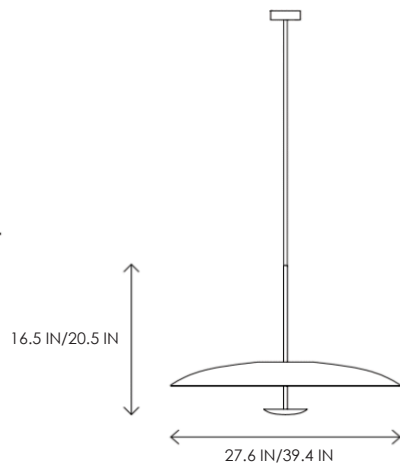

# STUDIOTWENTYSEVEN

COSMIC OXIDIUM PENDANT LAMP BY **EVA MENZ**  
ATELIER 001 COLLECTION

OXIDIZED BRASS PATINA PATTERN  
SATIN FINISHED BRASS FRAME  
HAND-SPUN BRASS PLATE  
LED DRIVER DIMMABLE  
OUTPUT 24V  
INPUT 240/120V  
WATT 10/15  
LUMEN 1200  
PRODUCTION TIME 8-10 WEEKS  
MADE IN UNITED KINGDOM

IN H 16.5 Ø 27.6  
CM H 42 Ø 70

IN H 20.5 Ø 39.4  
CM H 52 Ø 100