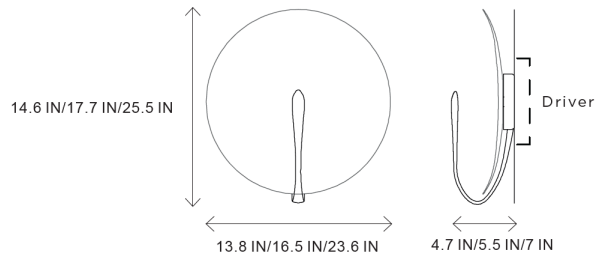

# STUDIOTWENTYSEVEN

COSMIC REGOLITH SCENCE BY **EVA MENZ**  
ATELIER 001 COLLECTION

OXIDIZED BRASS PATINA PATTERN  
SATIN FINISHED BRASS FRAME  
HAND-SPUN BRASS PLATE  
LED DRIVER DIMMABLE  
OUTPUT 24V  
INPUT 240/120V  
WATT 2  
LUMEN 200  
PRODUCTION TIME 8-10 WEEKS  
MADE IN UNITED KINGDOM

IN H 14.6 W 13.8  
CM H 37 W 35

IN H 17.7 W 16.5  
CM H 45 W 42

IN H 25.5 W 23.6  
CM H 65 W 60