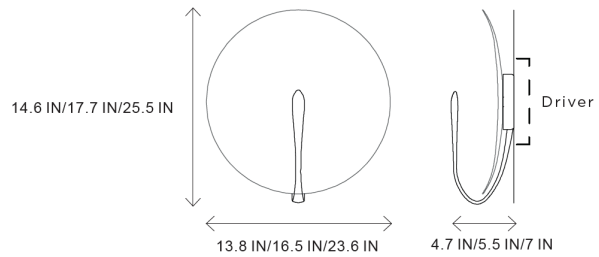

# STUDIOTWENTYSEVEN

COSMIC PURION SCENCE BY **EVA MENZ**  
ATELIER 001 COLLECTION

MATT WHITE LACQUER  
SATIN FINISHED BRASS FRAME  
HAND-SPUN BRASS PLATE  
LED DRIVER DIMMABLE  
OUTPUT 24V  
INPUT 240/120V  
WATT 2  
LUMEN 200  
PRODUCTION TIME 8-10 WEEKS  
MADE IN UNITED KINGDOM

IN H 14.6 W 13.8  
CM H 37 W 35

IN H 25.5 W 23.6  
CM H 65 W 60