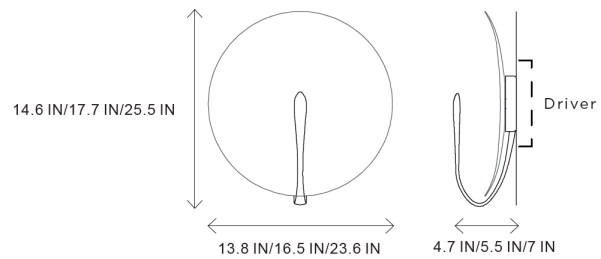

STUDIOTWENTYSEVEN

COSMIC REGOLITH SCONCE BY **EVA MENZ**
ATELIER 001 COLLECTION

DARK BRONZE PATINA
SATIN FINISHED BRASS FRAME
HAND-SPUN BRASS PLATE
LED DRIVER DIMMABLE
OUTPUT 450MA 4W 500LM
INPUT 110-240V
PRODUCTION TIME 8-10 WEEKS
MADE IN UNITED KINGDOM

IN H 14.6 W 13.8
CM H 37 W 35

IN H 17.7 W 16.5
CM H 45 W 42

IN H 25.5 W 23.6
CM H 65 W 60