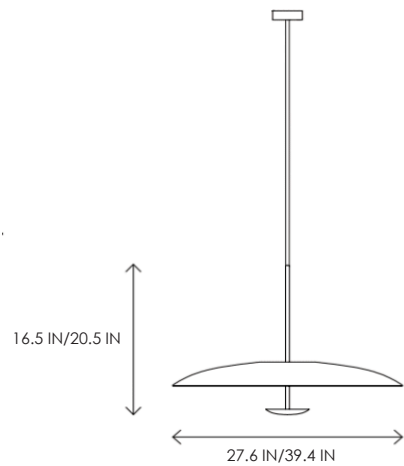

STUDIOTWENTYSEVEN

COSMIC VERDIGRIS PENDANT LAMP BY **EVA MENZ**
ATELIER 001 COLLECTION

VERDIGRIS PATINA PATTERN
SATIN FINISHED BRASS FRAME
HAND-SPUN BRASS PLATE
LED DRIVER DIMMABLE
OUTPUT 24V
INPUT 240/120V
WATT 10/15
LUMEN 200-300
PRODUCTION TIME 8-10 WEEKS
MADE IN UNITED KINGDOM

IN H 16.5 Ø 27.6
CM H 42 Ø 70

IN H 20.5 Ø 39.4
CM H 52 Ø 100