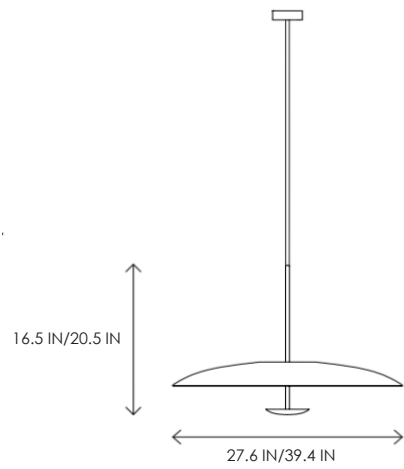

# STUDIOTWENTYSEVEN

COSMIC VERDIGRIS PENDANT LAMP BY **EVA MENZ**  
ATELIER 001 COLLECTION

VERDIGRIS PATINA PATTERN  
SATIN FINISHED BRASS FRAME  
HAND-SPUN BRASS PLATE  
LED DRIVER DIMMABLE  
OUTPUT 24V  
INPUT 240/120V  
WATT 10/15  
LUMEN 200-300  
PRODUCTION TIME 8-10 WEEKS  
MADE IN UNITED KINGDOM

IN H 16.5 Ø 27.6  
CM H 42 Ø 70

IN H 20.5 Ø 39.4  
CM H 52 Ø 100