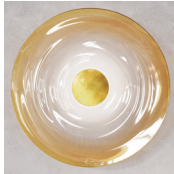

STUDIOTWENTYSEVEN

LIQUID SCENCE BY **EVA MENZ**
ATELIER 001 COLLECTION

ALABASTER, AMBER, OCEAN, JADE OR SMOKE
AGED BRASS FRAME
HAND-BLOWN GLASS
LED DRIVER DIMMABLE
OUTPUT 24V 6W 750LM
INPUT 120-240V
PRODUCTION TIME 10-12 WEEKS
MADE IN UNITED KINGDOM

IN Ø 15.7 D 3.1
CM Ø 40 D 8

STUDIOTWENTYSEVEN

ALABASTER
GLASS

AMBER
GLASS

OCEAN
GLASS

JADE
GLASS

SMOKE
GLASS