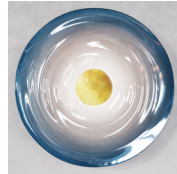

STUDIOTWENTYSEVEN

LIQUID SCENCE BY **EVA MENZ**
ATELIER 001 COLLECTION

ALABASTER, AMBER, OCEAN, JADE OR SMOKE
AGED BRASS FRAME
HAND-BLOWN GLASS
LED DRIVER DIMMABLE
OUTPUT 24V 6W 750LM
INPUT 120-240V
PRODUCTION TIME 10-12 WEEKS
MADE IN UNITED KINGDOM

IN Ø 15.7 D 3.1
CM Ø 40 D 8

STUDIOTWENTYSEVEN

ALABASTER
GLASS

AMBER
GLASS

OCEAN
GLASS

JADE
GLASS

SMOKE
GLASS