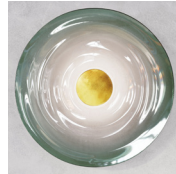

STUDIOTWENTYSEVEN

LIQUID SCENCE BY **EVA MENZ**
ATELIER 001 COLLECTION

ALABASTER, AMBER, OCEAN, JADE OR SMOKE
AGED BRASS FRAME
HAND-BLOWN GLASS
LED DRIVER DIMMABLE
OUTPUT 24V 6W 750LM
INPUT 120-240V
PRODUCTION TIME 10-12 WEEKS
MADE IN UNITED KINGDOM

IN Ø 15.7 D 3.1
CM Ø 40 D 8

STUDIOTWENTYSEVEN

ALABASTER
GLASS

AMBER
GLASS

OCEAN
GLASS

JADE
GLASS

SMOKE
GLASS