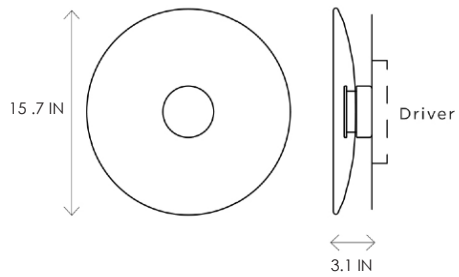

STUDIOTWENTYSEVEN

LIQUID SCENCE BY **EVA MENZ**
ATELIER 001 COLLECTION

ALABASTER, AMBER, OCEAN, JADE OR SMOKE
AGED BRASS FRAME
HAND-BLOWN GLASS
LED DRIVER DIMMABLE
OUTPUT 24V 6W 750LM
INPUT 120-240V
PRODUCTION TIME 10-12 WEEKS
MADE IN UNITED KINGDOM

IN Ø 15.7 D 3.1
CM Ø 40 D 8

STUDIOTWENTYSEVEN

ALABASTER
GLASS

AMBER
GLASS

OCEAN
GLASS

JADE
GLASS

SMOKE
GLASS