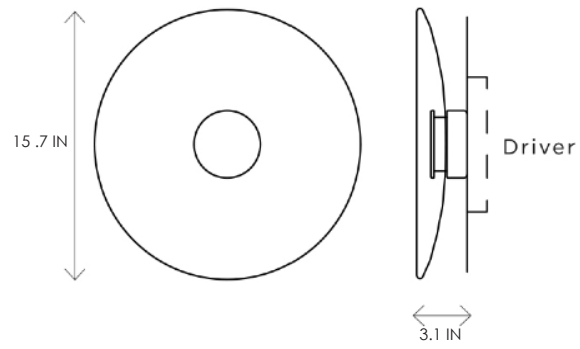

# STUDIOTWENTYSEVEN

LIQUID SCONCE BY **EVA MENZ**  
ATELIER 001 COLLECTION

ALABASTER, AMBER, OCEAN, JADE OR SMOKE  
AGED BRASS FRAME  
HAND-BLOWN GLASS  
LED DRIVER DIMMABLE  
OUTPUT 24V  
INPUT 240/120V  
WATT 6  
LUMEN 750  
PRODUCTION TIME 8-10 WEEKS  
MADE IN UNITED KINGDOM

IN Ø 15.7 D 3.1  
CM Ø 40 D 8